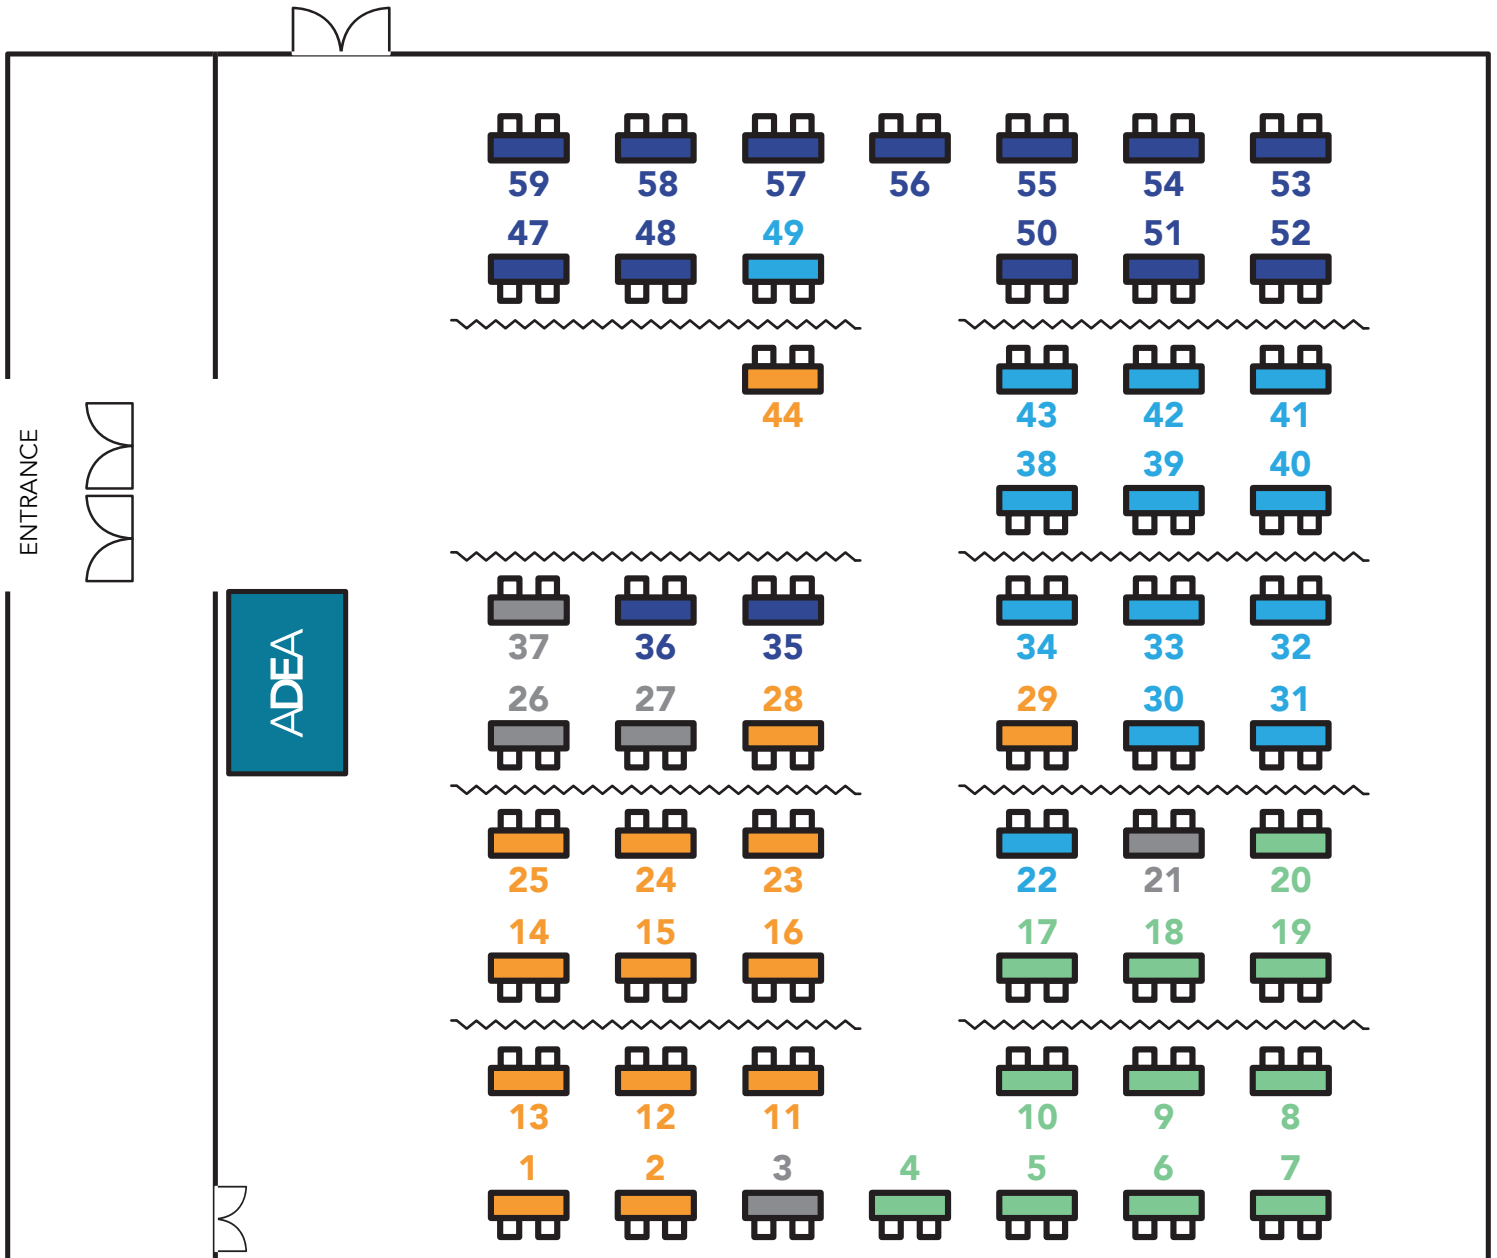

## EXHIBIT HALL MAP

■ WESTERN    
 ■ CENTRAL    
 ■ SOUTHERN    
 ■ NORTHEAST    
 ■ ORGANIZATIONS/ASSOCIATIONS

# 2023 EXHIBITORS

STATE	CENTRAL REGION SCHOOLS	BOOTH#
MO	A.T. Still University Missouri School of Dentistry & Oral Health	49
OH	Case Western Reserve University School of Dental Medicine	43
IN	Indiana University School of Dentistry	42
MO	Kansas City University College of Dental Medicine	41
WI	Marquette University School of Dentistry	38
IL	Midwestern University College of Dental Medicine-Illinois	39
IA	The University of Iowa College of Dentistry & Dental Clinics	40
MI	University of Detroit Mercy School of Dentistry	34
MN	University of Minnesota School of Dentistry	33
NE	University of Nebraska Medical Center College of Dentistry	32
IL	University of Illinois Chicago College of Dentistry	30
MO	University of Missouri-Kansas City School of Dentistry	31
MI	University of Michigan School of Dentistry	22