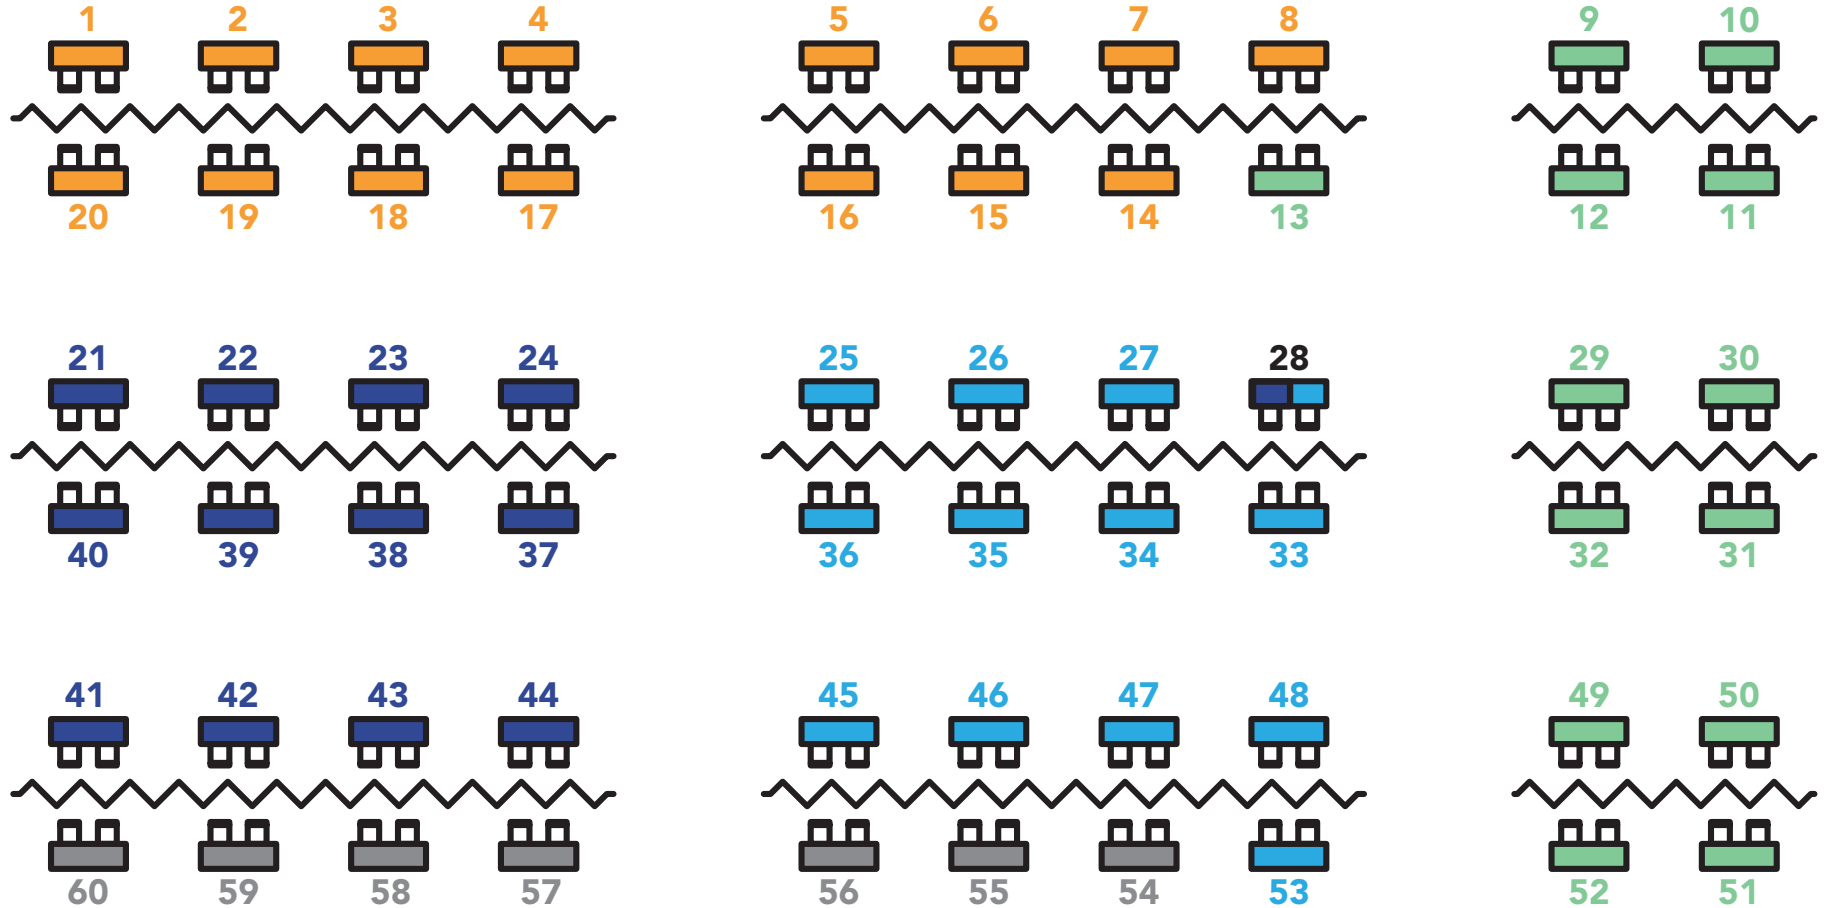

2020 ADEA GoDental **RECRUITMENT EVENT**

EXHIBIT HALL MAP

WESTERN
 CENTRAL
 SOUTHERN
 NORTHEAST
 ORGANIZATIONS OR ASSOCIATIONS

2020 EXHIBITORS

STATE	WESTERN REGION SCHOOLS	BOOTH#
AZ	Arizona School of Dentistry & Oral Health	28
CA	University of California, Los Angeles School of Dentistry	25
CA	University of California, San Francisco, School of Dentistry	27
CA	University of the Pacific, Arthur A. Dugoni School of Dentistry	34
CA	Herman Ostrow School of Dentistry of USC	36
CA	Western University of Health Sciences College of Dental Medicine	48
CO	University of Colorado School of Dental Medicine	35
NV	University of Nevada, Las Vegas, School of Dental Medicine	45
OR	Oregon Health & Science University School of Dentistry	33
UT	Roseman University of Health Sciences College of Dental Medicine – South Jordan, Utah	26
UT	University of Utah School of Dentistry	53
WA	University of Washington School of Dentistry	47
CN	University of British Columbia Faculty of Dentistry	46

STATE	CENTRAL REGION SCHOOLS	BOOTH#
IL	Midwestern University College of Dental Medicine- Illinois	21
IL	University of Illinois at Chicago College of Dentistry	23
IN	Indiana University School of Dentistry	37
IA	The University of Iowa College of Dentistry & Dental Clinics	24
MI	University of Detroit Mercy School of Dentistry	38
MI	University of Michigan School of Dentistry	40
MN	University of Minnesota School of Dentistry	39
MO	Missouri School of Dentistry & Oral Health	28
MO	University of Missouri-Kansas City School of Dentistry	22
NE	University of Nebraska Medical Center College of Dentistry	44
OH	Case Western Reserve University School of Dental Medicine	41
OH	The Ohio State University College of Dentistry	43
WI	Marquette University School of Dentistry	42