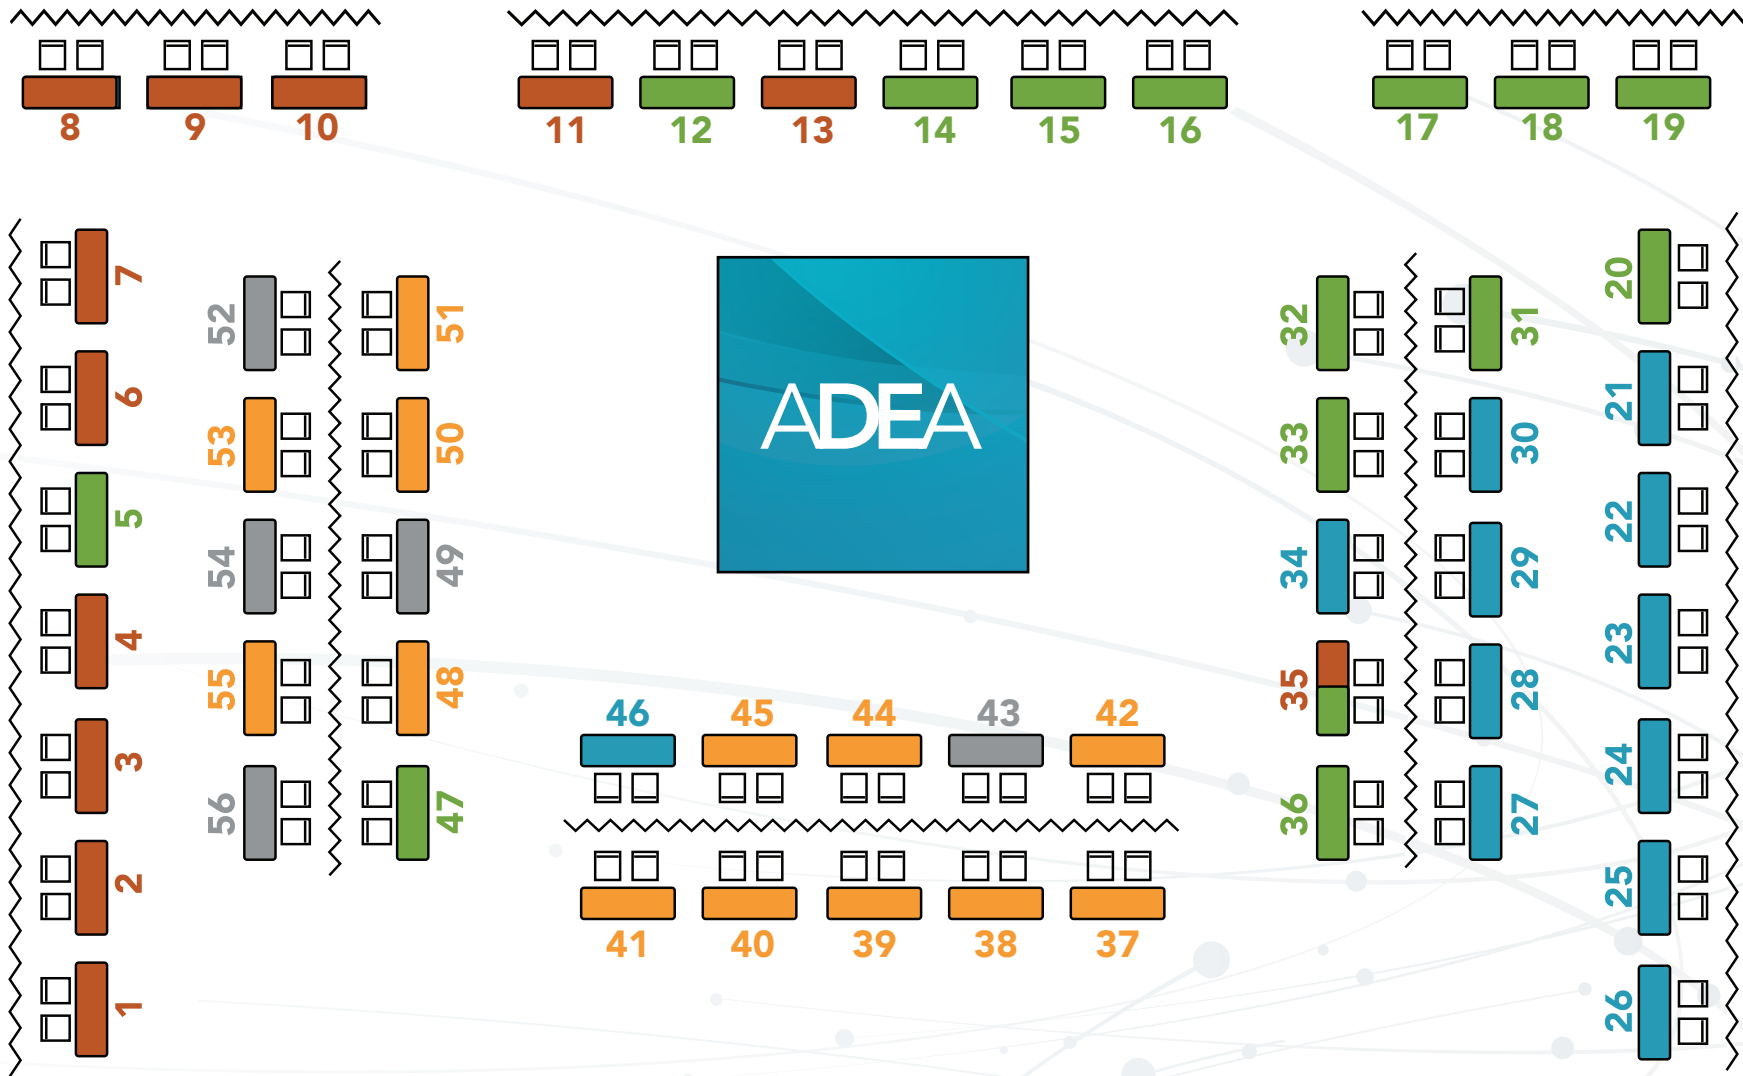

2019 ADEA GoDental Recruitment Event

2019 EXHIBITORS

STATE	WESTERN REGION SCHOOLS	BOOTH #
AZ	A.T. Still Arizona School of Dentistry & Oral Health	35
CA	University of California, San Francisco, School of Dentistry	6
CA	University of the Pacific, Arthur A. Dugoni School of Dentistry	3
CA	Herman Ostrow University of Southern California	8
CA	Western University of Health Sciences College of Dental Medicine	7
CO	University of Colorado School of Dental Medicine	9
NV	University of Nevada, Las Vegas, School of Dental Medicine	2
OR	Oregon Health & Science University School of Dentistry	10
UT	Roseman University of Health Sciences College of Dental Medicine – South Jordan Utah	13
UT	University of Utah School of Dentistry	11
WA	University of Washington School of Dentistry	4
CN	University of British Columbia Faculty of Dentistry	1

STATE	CENTRAL REGION SCHOOLS	BOOTH #
IL	Southen Illinois University School of Dental Medicine	17
IL	Midwestern University College of Dental Medicine-Illinois	15
IL	University of Illinois at Chicago College of Dentistry	32
IN	Indiana University School of Dentistry	33
IA	The University of Iowa College of Dentistry & Dental Clinics	16
MI	University of Detroit Mercy School of Dentistry	19
MI	University of Michigan School of Dentistry	14
MN	University of Minnesota School of Dentistry	20
MO	A.T. Still Missouri School of Dentistry & Oral Health	35
MO	University of Missouri - Kansas City School of Dentistry	36
NE	University of Nebraska Medical Center College of Dentistry	5
OH	Case Western Reserve University School of Dental Medicine	18
OH	The Ohio State University College of Dentistry	12
TN	Meharry Medical College of Dentistry	47
WI	Marquette University School of Dentistry	31

STATE	SOUTHERN REGION SCHOOLS	BOOTH #
FL	Lake Erie College of Osteopathic Medicine School of Dental Medicine	27
FL	University of Florida College of Dentistry	30
FL	Nova Southeastern University College of Dental Medicine	29
GA	Dental College of Georgia at Augusta University	26
KY	University of Kentucky College of Dentistry	28
KY	University of Louisville School of Dentistry	22
NC	University of North Carolina at Chapel Hill School of Dentistry	21
SC	Medical University of South Carolina James B. Edwards College of Dental Medicine	23
TX	UT Health San Antonio School of Dentistry	46
TX	University of Texas School of Dentistry at Houston	24
VA	Virginia Commonwealth University School of Dentistry	25
WV	West Virginia University School of Dentistry	34

STATE	NORTHEAST REGION SCHOOLS	BOOTH #
DC	Howard University College of Dentistry	41
MD	University of Maryland School of Dentistry	37
MA	Boston University Henry M. Goldman School of Dental Medicine	38
MA	Harvard School of Dental Medicine	39
MA	Tufts University School of Dental Medicine	40
NJ	Rutgers, The State University of New Jersey, School of Dental Medicine	42
NY	Columbia University College of Dental Medicine	51
NY	New York University College of Dentistry	44
NY	Stony Brook University School of Dental Medicine	45
NY	University at Buffalo School of Dental Medicine	50
PA	University of Pennsylvania School of Dental Medicine	48
PA	The Maurice H. Kornberg School of Dentistry, Temple University	55
PA	University of Pittsburgh School of Dental Medicine	53

ORGANIZATIONS AND ASSOCIATIONS		BOOTH #
American Dental Association		49
American Student Dental Association		54
Summer Health Professions Education Program		Info Booth
U.S. Army		43
Rutgers School of Graduate Studies - Network		56
Financing a Dental Education		Info booth
Boston University School of Graduate Medical Science		52

2019 ADEA GoDental Recruitment Event

EXHIBIT HALL MAP

WESTERN

NORTHEAST

SOUTHERN

CENTRAL

ORGANIZATIONS OR ASSOCIATIONS